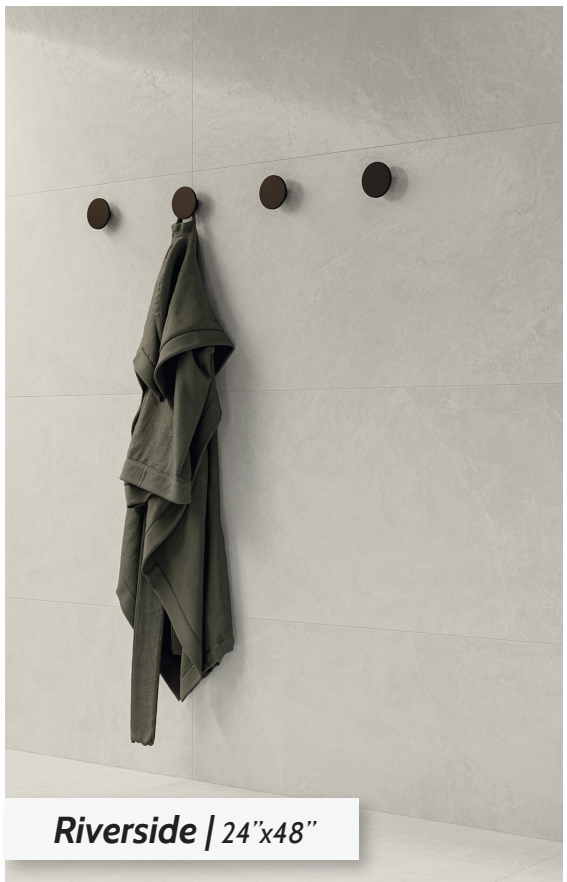

Fourtune | 32"x32"

AGELESS

Riverside | 24"x48"

Made In **ITALY**

Wayne Tile Company

waynetile.com

AGELESS

PORCELAIN TILE